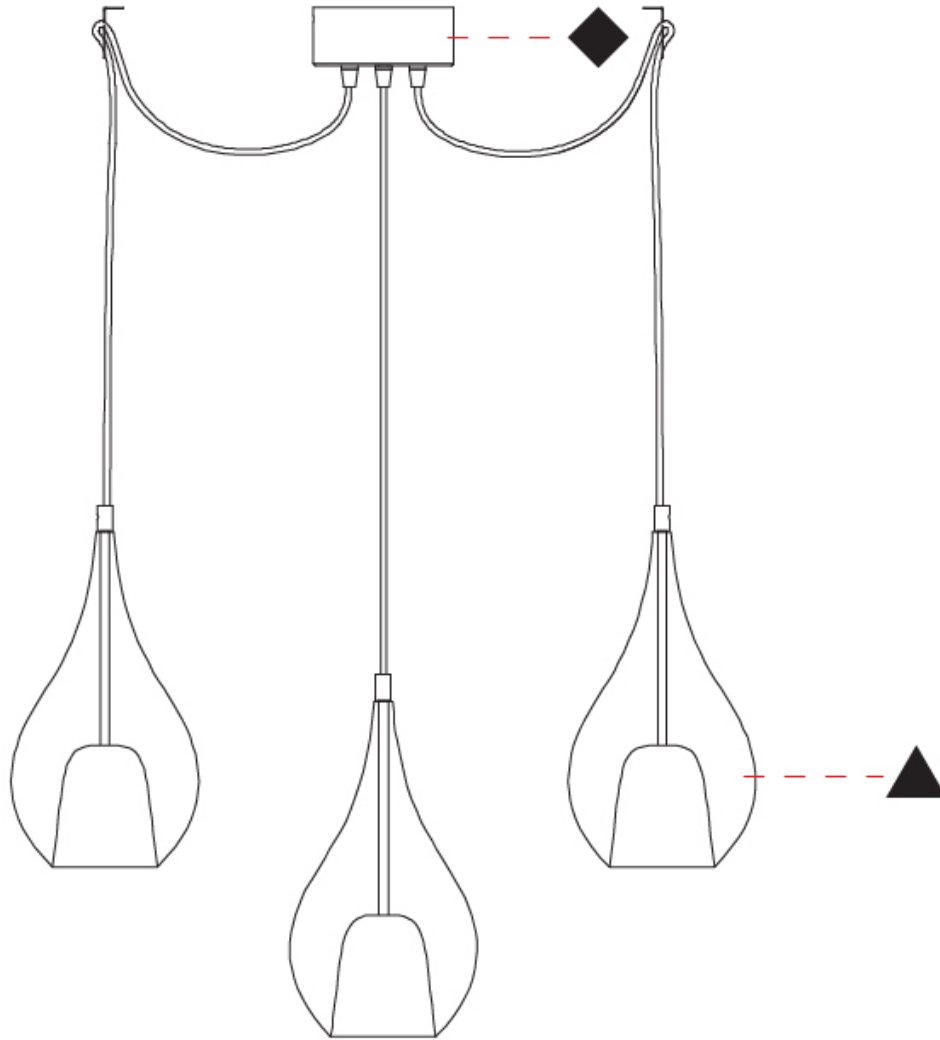

ZOE 3 LIGHT SWAG SUSPENSION

D141128-

PROJECT	_____
TYPE	_____
SPECIFIER	_____
QUANTITY	_____
DATE	_____

D