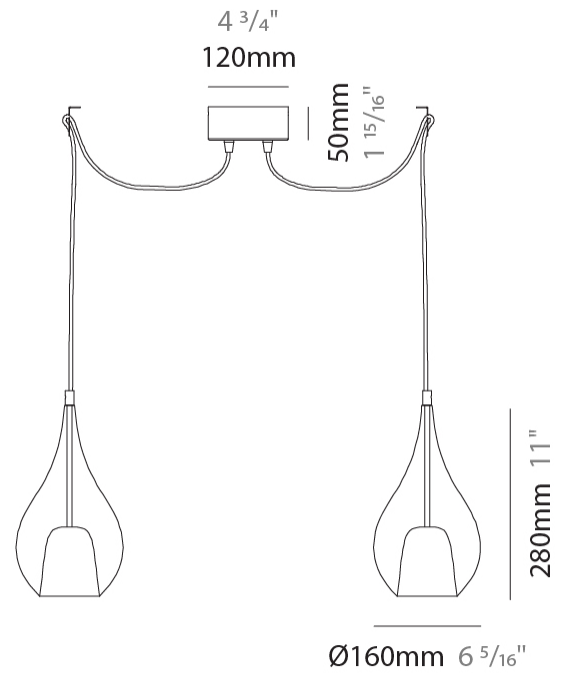

ZOE 2 LIGHT SWAG SUSPENSION

D141127- -

base number   Finish   Finish
Options   Options

1. To build a product code in our configurator select the specify button on the base model # product page
2. To build a manual product code on this datasheet choose from the options listed below in blue font and add the suffix to the base model #

GENERAL

Series: Zoe
Subseries: Zoe 2 Light Swag
Partner: Cangini & Tucci
Division: Design
Installation: Suspension
Product Type: Pendant
Mounting Location: Ceiling

PHYSICAL

Shape: Teardrop
Diameter (mm): 160
Diameter (in): 6 ⁵/₁₆
Height (mm): 280
Height (in): 11
Max. Overall Height (mm): 2280
Max. Overall Height (in): 89 ³/₄
Weight (kg): 1.53
Weight (lbs): 3.37
Diffuser: Glass - Opal
Fixture Finish: [AMB](#) / [BLK](#) / [BRZ](#) / [GLD](#) / [GRN](#) / [PNK](#) / [RUB](#) / [SKB](#) / [SMK](#) / [TOB](#) / [TRA](#)
Holder Finish: [CHR](#) / [MWH](#) / [MBK](#) / [BCR](#)
Fixture Material: Glass / Metal
Primary Material: Glass - Borosilicate
Cable Details: 2000mm cable

ELECTRICAL

Number of Lamps: 2
Lamp Type: LED Retrofit
Bulb Included: Bulb Not Included
Total Output Wattage (W): 10
Max. Wattage Per Lamp (W): 5
Lamp Base: G9
Input Voltage (V): 120

LED

OPTICAL

RATINGS AND CERTIFICATIONS

Certified By: Certified for North American Standards
IP rating: IP20